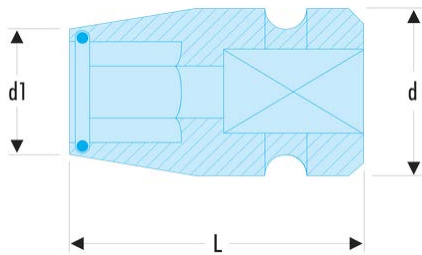

NS.237A NS.A - 1/2" impact bit holder sockets

Description:

- For 1/2" bits.
- NS.236: for 5/16" bits.
- NS.237: for 1/2" bits.