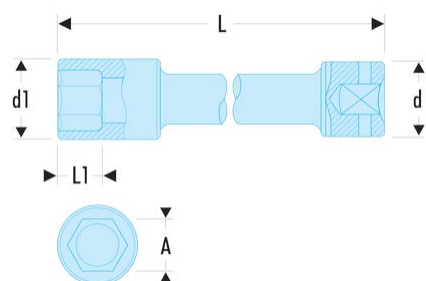

NM.33ELA NM.ELA - 1" drive extra-long reach metric 6-point impact sockets**Description:**

- For your safety, use impact extensions and accessories with the appropriate rings and pins.

A [mm]:	33
d [mm]:	54
d1 [mm]:	53
H3 [mm]:	32
L [mm]:	270
L1 [mm]:	32
Hex Size [mm]:	6
BA:	BA.46A
Contents:	Roll: N.38A-8C
GA:	GA.43A
[kg]:	2,56