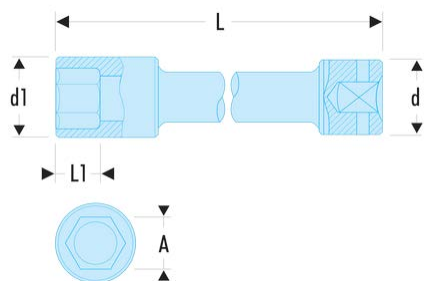

NM.32ELA NM.ELA - 1" drive extra-long reach metric 6-point impact sockets**Description:**

- For your safety, use impact extensions and accessories with the appropriate rings and pins.

A [mm]:	32
----------------	----

d [mm]:	54
----------------	----

d1 [mm]:	52
-----------------	----

H3 [mm]:	32
-----------------	----

L [mm]:	270
----------------	-----

L1 [mm]:	32
-----------------	----

Hex Size [mm]:	6
-----------------------	---