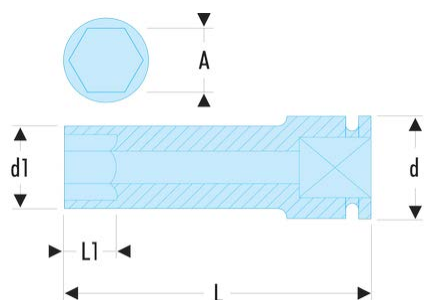

NKB.36 NKB - 3/4" drive long-reach metric thin-wall 6-point impact sockets

Description:

- For your safety, use impact sockets and accessories with the appropriate rings and pins.
- Thin wall for better access.
- 6-point convex pattern for increased resilience.

A [mm]:	36
d1 [mm]:	50
H3 [mm]:	36
L [mm]:	102
L1 [mm]:	36
Hex Size [mm]:	6
BA:	BA.38A
GA:	GA.37A
[g]:	765