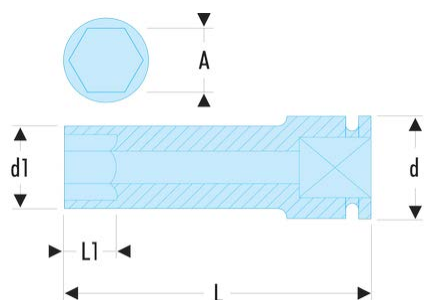

## NKB.33 NKB - 3/4" drive long-reach metric thin-wall 6-point impact sockets

### Description:

- For your safety, use impact sockets and accessories with the appropriate rings and pins.
- Thin wall for better access.
- 6-point convex pattern for increased resilience.

A [mm]:	33
d1 [mm]:	48
H3 [mm]:	33
L [mm]:	102
L1 [mm]:	33
Hex Size [mm]:	6
BA:	BA.38A
GA:	GA.37A
[g]:	750