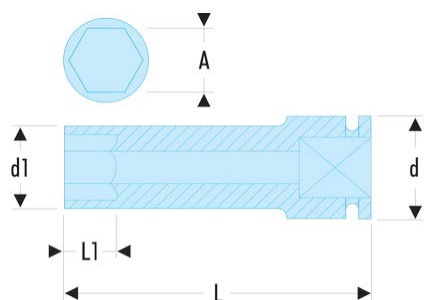

## NKB.32 NKB - 3/4" drive long-reach metric thin-wall 6-point impact sockets

### Description:

- For your safety, use impact sockets and accessories with the appropriate rings and pins.
- Thin wall for better access.
- 6-point convex pattern for increased resilience.

A [mm]:	32
d1 [mm]:	46
H3 [mm]:	32
L [mm]:	102
L1 [mm]:	32
Hex Size [mm]:	6
BA:	BA.38A
GA:	GA.37A
[g]:	706