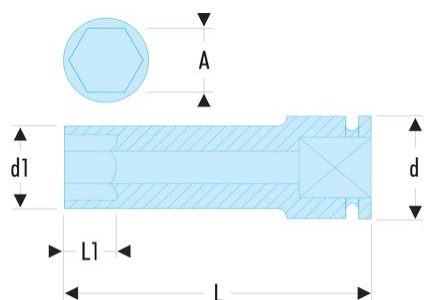

## NKB.27 NKB - 3/4" drive long-reach metric thin-wall 6-point impact sockets

### Description:

- For your safety, use impact sockets and accessories with the appropriate rings and pins.
- Thin wall for better access.
- 6-point convex pattern for increased resilience.

A [mm]: 27

d1 [mm]: 40

H3 [mm]: 27

L [mm]: 102

L1 [mm]: 27

Hex Size [mm]: 6

BA: BA.38A

GA: GA.37A

[g]: 670