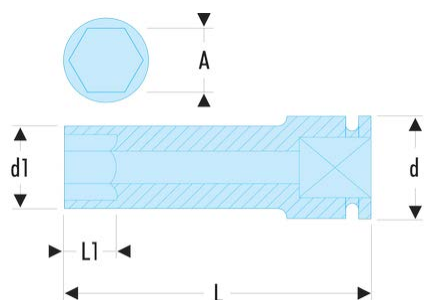

NKB.24 NKB - 3/4" drive long-reach metric thin-wall 6-point impact sockets

Description:

- For your safety, use impact sockets and accessories with the appropriate rings and pins.
- Thin wall for better access.
- 6-point convex pattern for increased resilience.

A [mm]:	24
d1 [mm]:	36
H3 [mm]:	24
L [mm]:	102
L1 [mm]:	24
Hex Size [mm]:	6
BA:	BA.38A
GA:	GA.37A
[g]:	640