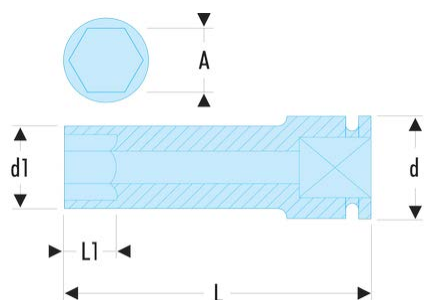

NKB.22 NKB - 3/4" drive long-reach metric thin-wall 6-point impact sockets

Description:

- For your safety, use impact sockets and accessories with the appropriate rings and pins.
- Thin wall for better access.
- 6-point convex pattern for increased resilience.

A [mm]:	22
d1 [mm]:	34
H3 [mm]:	22
L [mm]:	102
L1 [mm]:	22
Hex Size [mm]:	6
BA:	BA.38A
GA:	GA.37A
[g]:	600