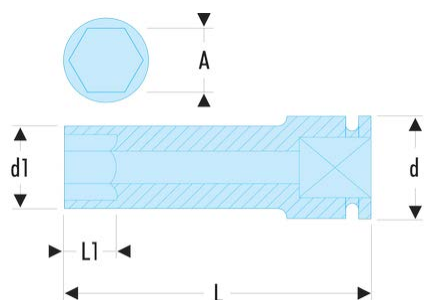

NKB.21 NKB - 3/4" drive long-reach metric thin-wall 6-point impact sockets

Description:

- For your safety, use impact sockets and accessories with the appropriate rings and pins.
- Thin wall for better access.
- 6-point convex pattern for increased resilience.

A [mm]:	21
d1 [mm]:	33
H3 [mm]:	21
L [mm]:	102
L1 [mm]:	21
Hex Size [mm]:	6
BA:	BA.38A
GA:	GA.37A
[g]:	600