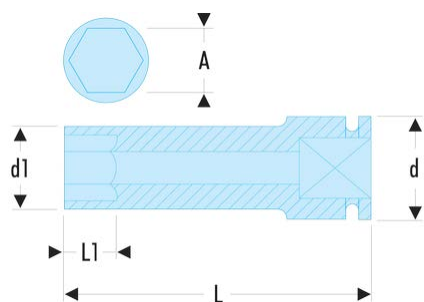

NK.46LA NK.LA - 3/4" drive metric long-reach metric 6-point impact sockets**Description:**

- For your safety, use impact sockets and accessories with the appropriate rings and pins.

A [mm]:	46
d [mm]:	44
d1 [mm]:	67
H3 [mm]:	60
L [mm]:	95
L1 [mm]:	60
Hex Size [mm]:	6
BA:	BA.38A
GA:	GA.37A
[g]:	1480