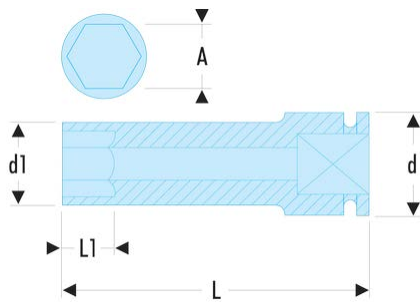

NK.42LA NK.LA - 3/4" drive metric long-reach metric 6-point impact sockets**Description:**

- For your safety, use impact sockets and accessories with the appropriate rings and pins.

A [mm]:	42
---------	----

d [mm]:	44
---------	----

d1 [mm]:	62
----------	----

H3 [mm]:	60
----------	----

L [mm]:	95
---------	----

L1 [mm]:	60
----------	----

Hex Size [mm]:	6
----------------	---

BA:	BA.38A
-----	--------

GA:	GA.37A
-----	--------