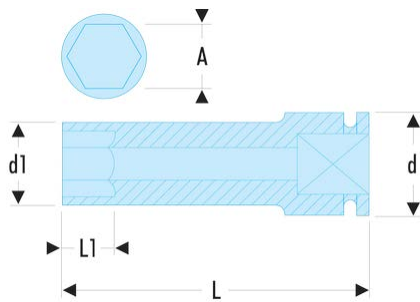

## NK.41LA NK.LA - 3/4" drive metric long-reach metric 6-point impact sockets

### Description:

- For your safety, use impact sockets and accessories with the appropriate rings and pins.

A [mm]: 41

d [mm]: 44

d1 [mm]: 60

H3 [mm]: 60

L [mm]: 95

L1 [mm]: 60

Hex Size [mm]: 6

BA: BA.38A

GA: GA.37A

[g]: 1470