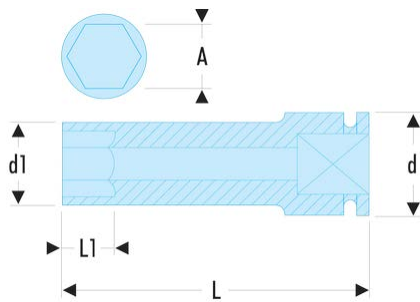

NK.38LA NK.LA - 3/4" drive metric long-reach metric 6-point impact sockets**Description:**

- For your safety, use impact sockets and accessories with the appropriate rings and pins.

A [mm]:	38
---------	----

d [mm]:	44
---------	----

d1 [mm]:	57
----------	----

H3 [mm]:	60
----------	----

L [mm]:	95
---------	----

L1 [mm]:	60
----------	----

Hex Size [mm]:	6
----------------	---

BA:	BA.38A
-----	--------

GA:	GA.37A
-----	--------