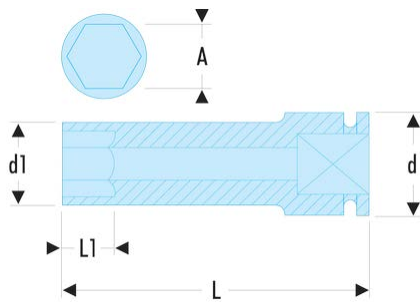

NK.36LA NK.LA - 3/4" drive metric long-reach metric 6-point impact sockets**Description:**

- For your safety, use impact sockets and accessories with the appropriate rings and pins.

A [mm]:	36
---------	----

d [mm]:	44
---------	----

d1 [mm]:	54
----------	----

H3 [mm]:	25
----------	----

L [mm]:	95
---------	----

L1 [mm]:	25
----------	----

Hex Size [mm]:	6
----------------	---

BA:	BA.38A
-----	--------

GA:	GA.37A
-----	--------