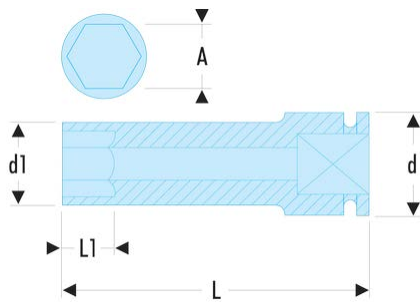

**NK.35LA NK.LA - 3/4" drive metric long-reach metric 6-point impact sockets****Description:**

- For your safety, use impact sockets and accessories with the appropriate rings and pins.

A [mm]:	35
d [mm]:	44
d1 [mm]:	53
H3 [mm]:	24
L [mm]:	95
L1 [mm]:	24
Hex Size [mm]:	6
BA:	BA.38A
Dimension [mm]:	478 x 234 x 72
GA:	GA.37A
[g]:	1240