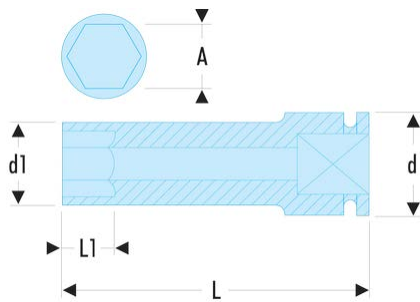

NK.34LA NK.LA - 3/4" drive metric long-reach metric 6-point impact sockets**Description:**

- For your safety, use impact sockets and accessories with the appropriate rings and pins.

A [mm]:	34
---------	----

d [mm]:	44
---------	----

d1 [mm]:	52
----------	----

H3 [mm]:	24
----------	----

L [mm]:	95
---------	----

L1 [mm]:	24
----------	----

Hex Size [mm]:	6
----------------	---

BA:	BA.38A
-----	--------

Dimension [mm]:	389 x 164 x 66
-----------------	----------------