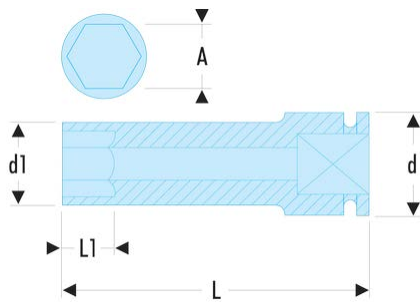

NK.32LA NK.LA - 3/4" drive metric long-reach metric 6-point impact sockets**Description:**

- For your safety, use impact sockets and accessories with the appropriate rings and pins.

A [mm]:	32
d [mm]:	44
d1 [mm]:	49
H3 [mm]:	24
L [mm]:	95
L1 [mm]:	24
Hex Size [mm]:	6
BA:	BA.38A
Dimension [mm]:	204 x 122 x 52
GA:	GA.37A
[g]:	930