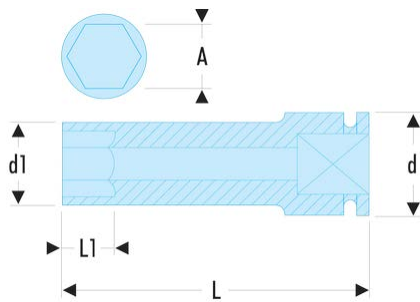

NK.30LA NK.LA - 3/4" drive metric long-reach metric 6-point impact sockets

Description:

- For your safety, use impact sockets and accessories with the appropriate rings and pins.

A [mm]: 30

d [mm]: 44

d1 [mm]: 47

H3 [mm]: 24

L [mm]: 95

L1 [mm]: 24

Hex Size [mm]: 6

BA: BA.38A

GA: GA.37A

[g]: 900