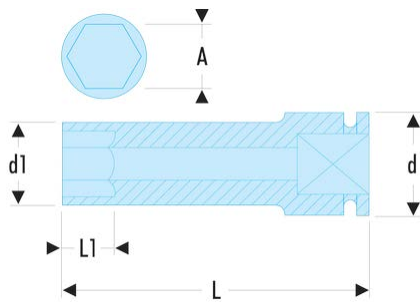

NK.27LA NK.LA - 3/4" drive metric long-reach metric 6-point impact sockets**Description:**

- For your safety, use impact sockets and accessories with the appropriate rings and pins.

A [mm]:	27
---------	----

d [mm]:	44
---------	----

d1 [mm]:	43
----------	----

H3 [mm]:	24
----------	----

L [mm]:	95
---------	----

L1 [mm]:	24
----------	----

Hex Size [mm]:	6
----------------	---

BA:	BA.38A
-----	--------

GA:	GA.37A
-----	--------