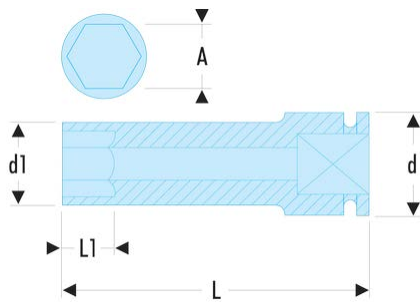

NK.26LA NK.LA - 3/4" drive metric long-reach metric 6-point impact sockets**Description:**

- For your safety, use impact sockets and accessories with the appropriate rings and pins.

A [mm]:	26
---------	----

d [mm]:	44
---------	----

d1 [mm]:	42
----------	----

H3 [mm]:	24
----------	----

L [mm]:	95
---------	----

L1 [mm]:	24
----------	----

Hex Size [mm]:	6
----------------	---

BA:	BA.38A
-----	--------

GA:	GA.37A
-----	--------