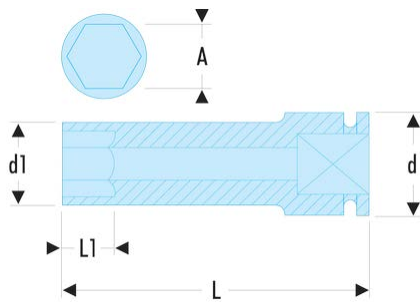

NK.24LA NK.LA - 3/4" drive metric long-reach metric 6-point impact sockets**Description:**

- For your safety, use impact sockets and accessories with the appropriate rings and pins.

A [mm]:	24
---------	----

d [mm]:	44
---------	----

d1 [mm]:	39
----------	----

H3 [mm]:	24
----------	----

L [mm]:	95
---------	----

L1 [mm]:	24
----------	----

Hex Size [mm]:	6
----------------	---

BA:	BA.38A
-----	--------

GA:	GA.37A
-----	--------