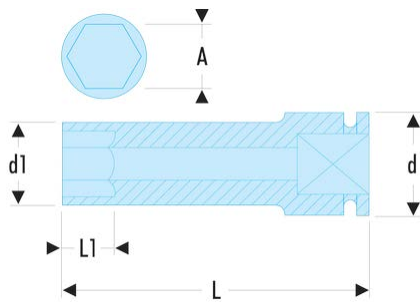

NK.23LA NK.LA - 3/4" drive metric long-reach metric 6-point impact sockets**Description:**

- For your safety, use impact sockets and accessories with the appropriate rings and pins.

A [mm]:	23
---------	----

d [mm]:	44
---------	----

d1 [mm]:	38
----------	----

H3 [mm]:	24
----------	----

L [mm]:	95
---------	----

L1 [mm]:	24
----------	----

Hex Size [mm]:	6
----------------	---

BA:	BA.38A
-----	--------

GA:	GA.37A
-----	--------