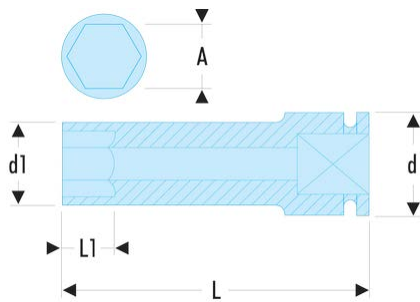

NK.22LA NK.LA - 3/4" drive metric long-reach metric 6-point impact sockets**Description:**

- For your safety, use impact sockets and accessories with the appropriate rings and pins.

A [mm]:	22
---------	----

d [mm]:	44
---------	----

d1 [mm]:	37
----------	----

H3 [mm]:	24
----------	----

L [mm]:	95
---------	----

L1 [mm]:	24
----------	----

Hex Size [mm]:	6
----------------	---

BA:	BA.38A
-----	--------

GA:	GA.37A
-----	--------