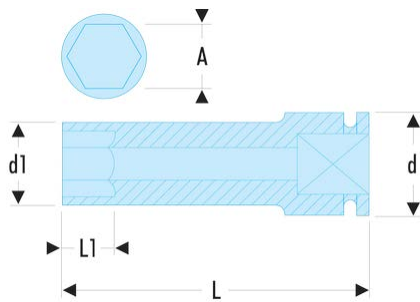

NK.21LA NK.LA - 3/4" drive metric long-reach metric 6-point impact sockets**Description:**

- For your safety, use impact sockets and accessories with the appropriate rings and pins.

A [mm]:	21
----------------	----

d [mm]:	44
----------------	----

d1 [mm]:	35
-----------------	----

H3 [mm]:	24
-----------------	----

L [mm]:	95
----------------	----

L1 [mm]:	24
-----------------	----

Hex Size [mm]:	6
-----------------------	---