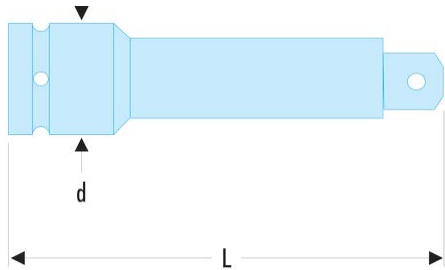

Sku

Impact range

Ratchets - Sockets - Accessories

NK.218A NK.A - 3/4" drive impact extensions**Description:**

- For your safety, use impact extensions and accessories with the appropriate rings and pins.

d [mm]:	44
L [mm]:	330
BA:	BA.38A
GA:	GA.37A
[g]:	151