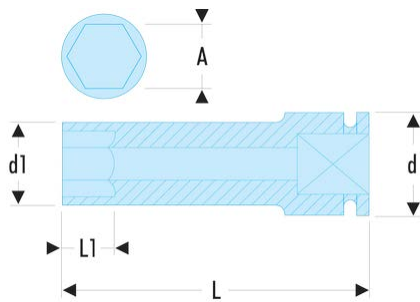

## NK.19LA NK.LA - 3/4" drive metric long-reach metric 6-point impact sockets

### Description:

- For your safety, use impact sockets and accessories with the appropriate rings and pins.

A [mm]: 19

d [mm]: 44

d1 [mm]: 33

H3 [mm]: 17

L [mm]: 95

L1 [mm]: 17

Hex Size [mm]: 6

BA: BA.38A

GA: GA.37A

[g]: 620