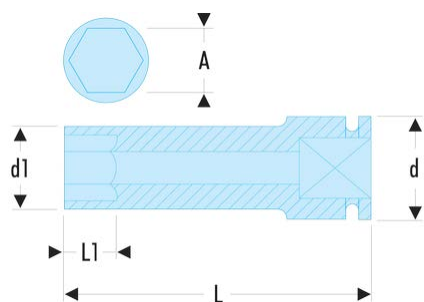

NK.17LA NK.LA - 3/4" drive metric long-reach metric 6-point impact sockets

Description:

- For your safety, use impact sockets and accessories with the appropriate rings and pins.

A [mm]: 17

d [mm]: 44

d1 [mm]: 31

H3 [mm]: 17

L [mm]: 95

L1 [mm]: 17

Hex Size [mm]: 6

BA: BA.38A

GA: GA.37A

[g]: 550