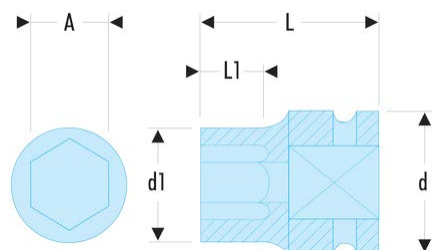

**NJ.7A NJ.A - 3/8" drive metric 6-point impact sockets****Description:**

- For your safety, use impact sockets and accessories with the appropriate rings and pins.

A [mm]:	7
d [mm]:	19
d1 [mm]:	12,5
H3 [mm]:	8
L [mm]:	30
L1 [mm]:	8,0
Hex Size [mm]:	6
BA:	BA.16A
GA:	GA.15A
[g]:	41