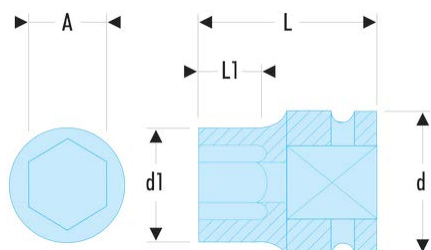

**NJ.6A NJ.A - 3/8" drive metric 6-point impact sockets****Description:**

- For your safety, use impact sockets and accessories with the appropriate rings and pins.

|                |        |
|----------------|--------|
| A [mm]:        | 6      |
| d [mm]:        | 19     |
| d1 [mm]:       | 11,5   |
| H3 [mm]:       | 6      |
| L [mm]:        | 30     |
| L1 [mm]:       | 6,0    |
| Hex Size [mm]: | 6      |
| BA:            | BA.16A |
| GA:            | GA.15A |
| [g]:           | 38     |