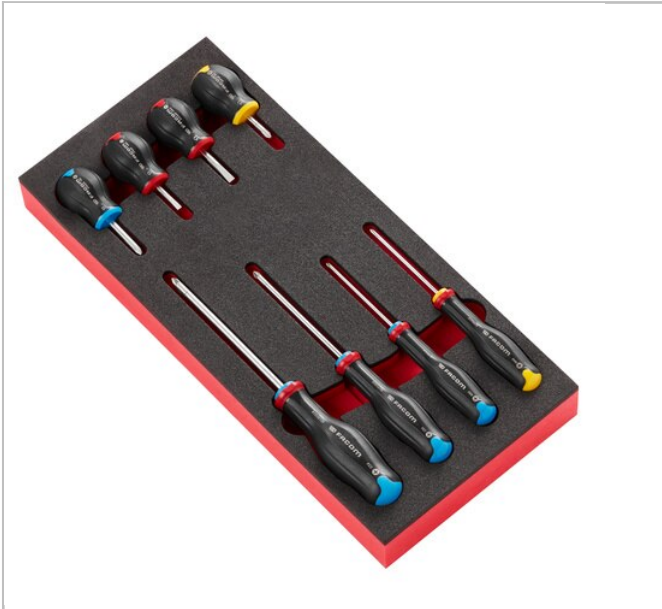

MODM.AT3 | 8-piece set of Protwist® screwdrivers in foam tray

Description:

- Compatible with the FACOM modular storage system: - Adapted to CHRONO, JET, CHRONO XL, CHRONO+, JET XL and JET+ roller cabinets.

	MODM.AT3
CONTENT SET []	AT4X25 - AT5,5X35 - ATP0X75 - ATP1X25 - ATD0X75 - ATD1X100 - ATD2X125 - ATD2X35
Depth [mm]	418.0
Length L [mm]	188.0
Height H [mm]	45.0
Contents []	PM.MODA3