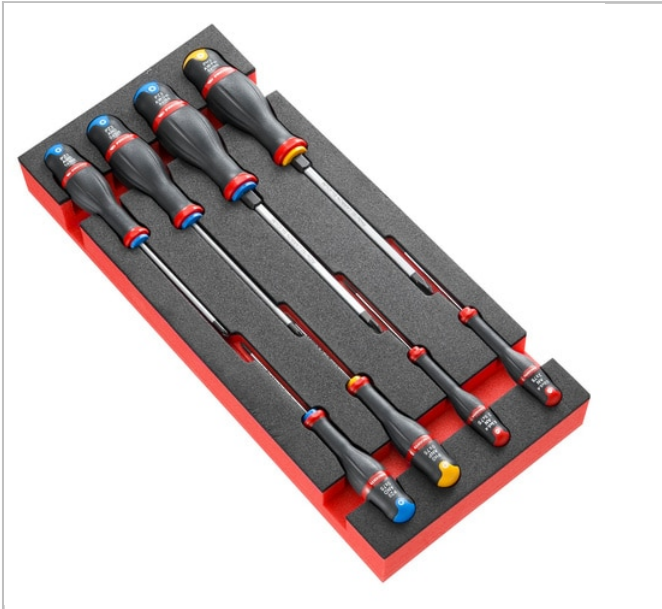

## MODM.AT2 | 8-piece set of Protwist® screwdrivers in foam tray

### Description:

- Compatible with the FACOM modular storage system: - Adapted to CHRONO, JET, CHRONO XL, CHRONO+, JET XL and JET+ roller cabinets.

|  | MODM.AT2   |
|--|--|
| CONTENT SET []   | AT2X75 - AT2,5X75 - ATP0X75 - ATWPH3X50 - ATD0X75 - ATD1X100 - ATD2X125 - ATWDH3X150 |
| Depth [mm]   | 418.0  |
| Length L [mm]  | 188.0  |
| Height H [mm]  | 45.0   |
| Contents []  | PM.MODA2   |