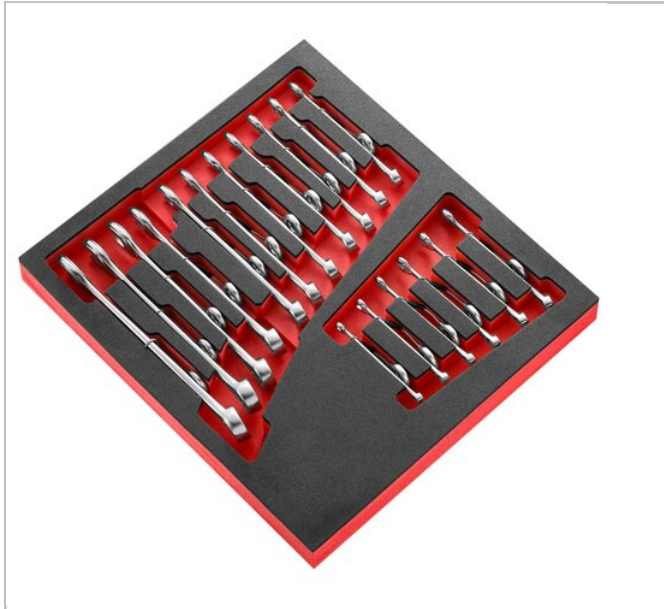

MODM.440J17SLS | Foam module of 17 OGV® combination wrenches 6 to 24 mm - SLS

Description:

- Compatible with the FACOM modular storage system: - Adapted to CHRONO XL, CHRONO+, JET XL and JET+ roller cabinets.

 MODM.440J17SLS	
CONTENT SET []	440.6 - 7 - 8 - 9 - 10 - 11 - 12 - 13 - 14 - 15 - 16 - 17 - 18 - 19 - 21 - 22 - 24
Depth [mm]	418.0
Length L [mm]	188.0
Height H [mm]	45.0
Tray ["]	PM.MOD440J17SLS
Weight [Kg]	2.4
Contents []	PM.MOD440J5SLS