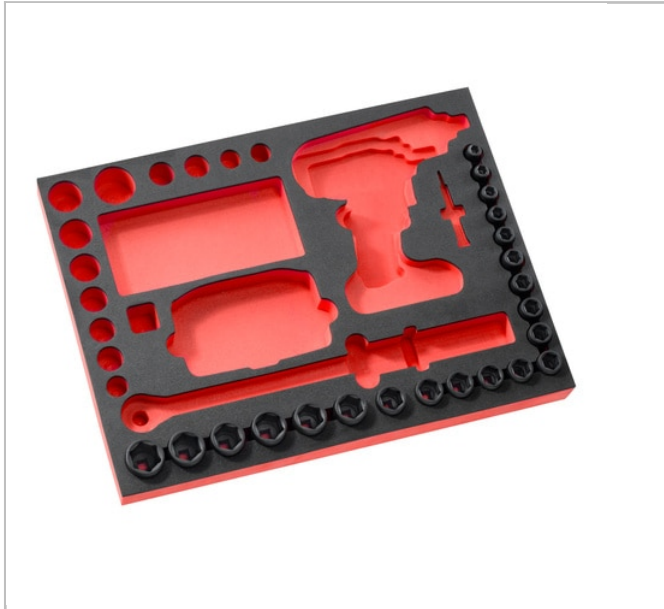

MODM.ROUEPB | Foam module 21 short-range impact sockets 1/2"

Description:

- Compatible with the Facom modular storage system: - Compatible with CHRONO XL, CHRONO+, JETXL and JET+ roller cabinets.

	MODM.ROUEPB
Depth [mm]	418.0
Length L [mm]	188
Height H [mm]	45
CONTENT SET []	NS.10A - 11A - 12A - 13A - 14A - 15A - 16A - 17A - 18A - 19A - 20A - 21A - 22A - 23A - 24A - 26A - 27A - 28A - 29A - 30A - 32A
Contents []	PM.ROUE