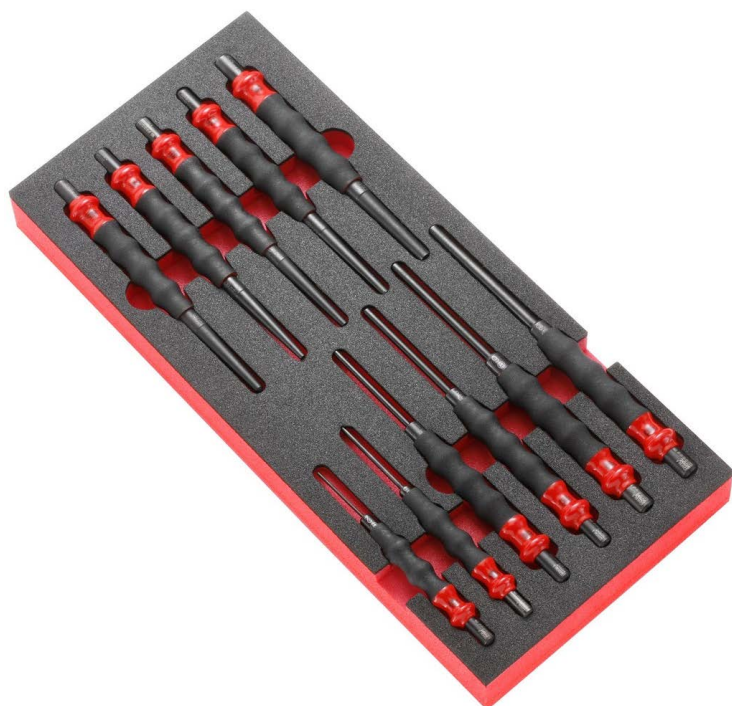

MODM.CG Sheathed drift punches foam module**Description:**

- Comprising:
 - 249.G 2 - 3 - 4 - 5 - 6 - 8 mm: 6 drift punches.
 - 247.G 4 - 5 - 6 - 8 mm: 4 nail sets.
 - 255.G6: punch accuracy 6 mm.
 - Foam tray PM.MODCG.
- Weight: 1.470 kg.