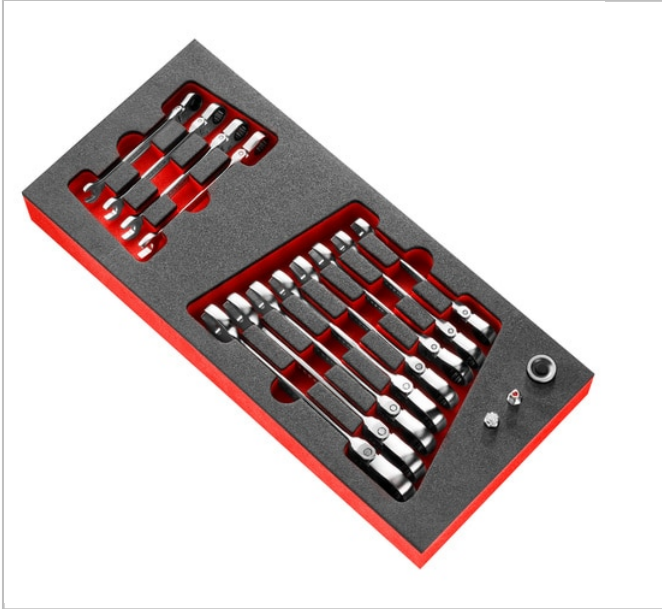

MODM.467BFJ12PB | Hinged metric ratchet combination wrench sets in heat

Description:

- Compatible with the FACOM modular storage system: compatible with CHRONO XL, CHRONO+, JETXL and JET+ roller cabinets.

	MODM.467BFJ12PB
Contents []	PM.MOD467FJ12
Depth [mm]	418.0
Length L [mm]	188.0
Height H [mm]	45