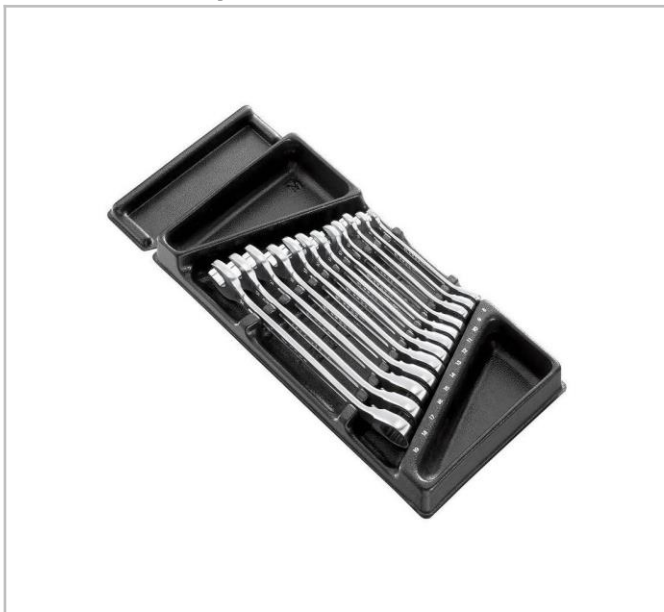

## MOD.467BJ12 | Sets of metric ratchet combination wrenches in thermoformed and foam trays

### Description:

- Compatible with the FACOM modular storage system: - MOD.467BJ12 and MOD.467BJ13: suited to CHRONO, JET, CHRONO XL, CHRONO+, JET XL and JET+ roller cabinets. - MOD.467BXL: suited to CHRONO XL, CHRONO+, JET XL and JET+ roller cabinets.