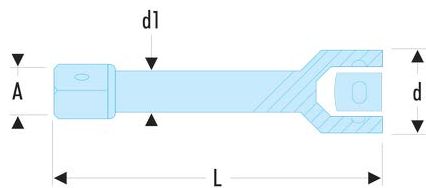

Sku

Mammoth 1" range

Ratchets - Sockets - Accessories

M.215A M.A - 1" drive extensions**Description:**

- Safety plunger lock.
- Finish: satin chrome.

A [mm]: 33

C [mm]: 33

d [mm]: 48

d1 [mm]: 25

L [mm]: 415

[kg]: 2,00