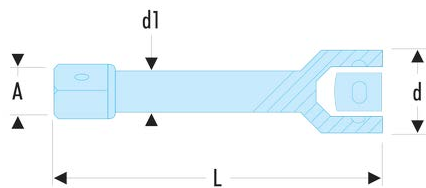

Sku

Mammoth 1" range

Ratchets - Sockets - Accessories

M.210A M.A - 1" drive extensions**Description:**

- Safety plunger lock.
- Finish: satin chrome.

A [mm]: 33

C [mm]: 33

d [mm]: 48

d1 [mm]: 25

L [mm]: 200

[kg]: 1,10