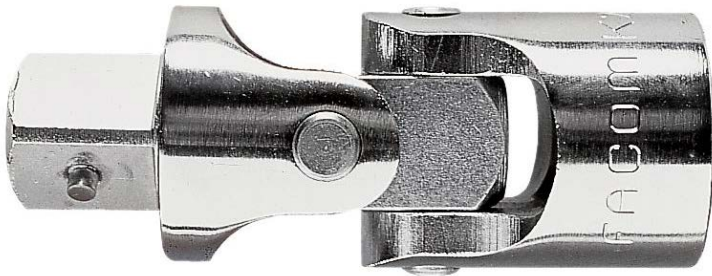

Sku

Truck 3V4" range

Ratchets - Sockets - Accessories

K.240A 3/4" universal joint**Description:**

- Spring-stiffened joints.
- Significant time savings.
- Finish: satin chrome.

d [mm]: 40

L [mm]: 105

L1 [mm]: 82

Color: Red 3020

[g]: 550
