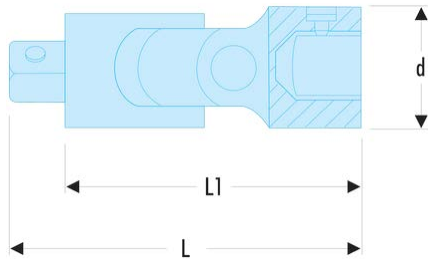

Sku

Truck 3V4" range

Ratchets - Sockets - Accessories

K.240A 3/4" universal joint**Description:**

- Spring-stiffened joints.
- Significant time savings.
- Finish: satin chrome.

d [mm]: 40

L [mm]: 105

L1 [mm]: 82