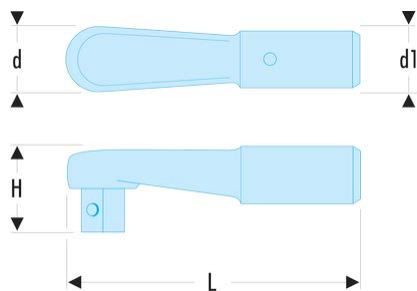

Sku

Truck 3V4" range

Ratchets - Sockets - Accessories

**K.200E** 3/4" drive fixed adaptor**Description:**

- For use with bars K.125 or K.126.
- For power loosening without damaging the ratchet.
- Finish: satin chrome.

---

**d [mm]:** 35
 

---

**d1 [mm]:** 30
 

---

**H [mm]:** 40
 

---

**L [mm]:** 152
 

---

**Color:** Black 9004
 

---

**[g]:** 630
 

---