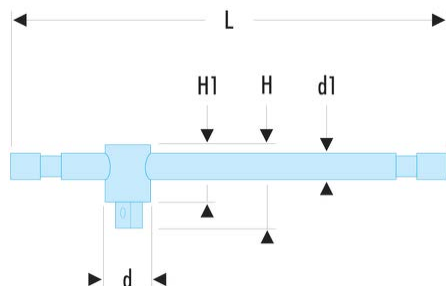

Sku

Truck 3V4" range

Ratchets - Sockets - Accessories

**K.120B** 3/4" drive sliding tee**Description:**

- Ball-steadied head.
- T or L-handle.
- Finish: satin chrome.

---

**d [mm]:** 36
 

---

**d1 [mm]:** 20
 

---

**H [mm]:** 62
 

---

**H1 [mm]:** 37
 

---

**L [mm]:** 425
 

---

**Color:** Black 9004
 

---

**[kg]:** 1,30
 

---