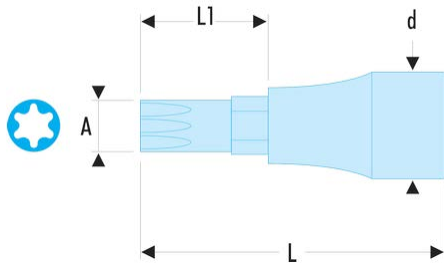

JX.50 JX - 3/8" Torx® drive sockets

Description:

- Removable bits.
- J.236 socket.
- Finish: bright chrome with phosphate-hardened tip.