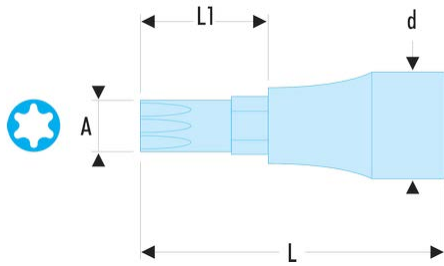

JX.45 JX - 3/8" Torx® drive sockets

Description:

- Removable bits.
- J.236 socket.
- Finish: bright chrome with phosphate-hardened tip.