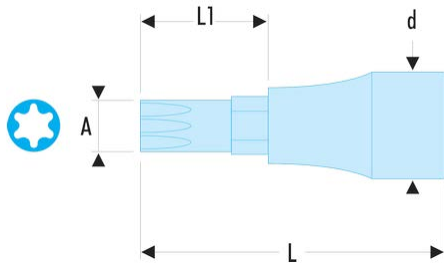

JX.40 JX - 3/8" Torx® drive sockets

Description:

- Removable bits.
- J.236 socket.
- Finish: bright chrome with phosphate-hardened tip.