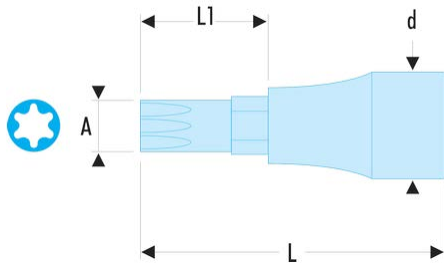

JX.30 JX - 3/8" Torx® drive sockets

Description:

- Removable bits.
- J.236 socket.
- Finish: bright chrome with phosphate-hardened tip.