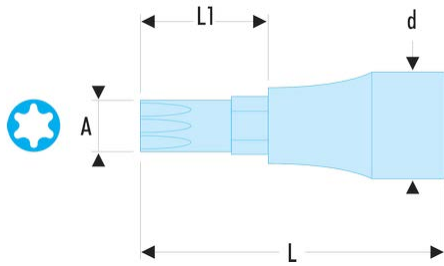

JX.27 JX - 3/8" Torx® drive sockets**Description:**

- Removable bits.
- J.236 socket.
- Finish: bright chrome with phosphate-hardened tip.

A [mm]:	4,96
----------------	------

L [mm]:	46,0
----------------	------

L1 [mm]:	16,0
-----------------	------

Torx [No]:	T27
-------------------	-----

Socket:	J.235
----------------	-------

Bits:	EX.127
--------------	--------

No.:	T27
-------------	-----

[g]:	33,50
-------------	-------