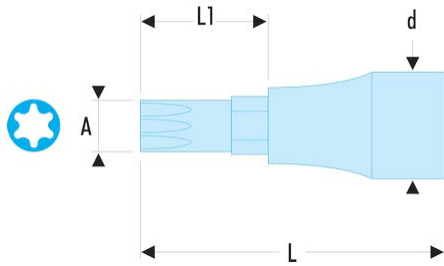

JX.25 JX - 3/8" Torx® drive sockets**Description:**

- Removable bits.
- J.236 socket.
- Finish: bright chrome with phosphate-hardened tip.

A [mm]:	4,40
----------------	------

L [mm]:	46,0
----------------	------

L1 [mm]:	16,0
-----------------	------

Torx [No]:	T25
-------------------	-----

Socket:	J.235
----------------	-------

Bits:	EX.125
--------------	--------

No.:	T25
-------------	-----

[g]:	33,50
-------------	-------