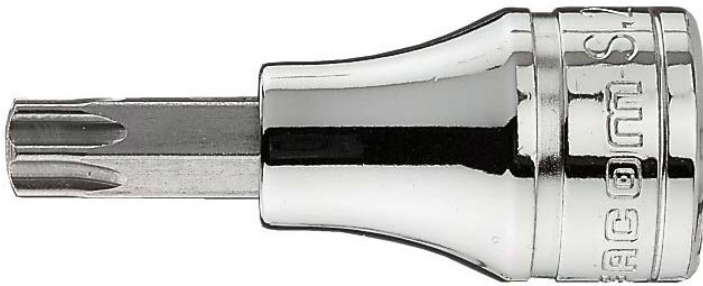

JX.25 JX - 3/8" Torx® drive sockets**Description:**

- Removable bits.
- J.236 socket.
- Finish: bright chrome with phosphate-hardened tip.

A [mm]:	4,40
----------------	------

L [mm]:	46,0
----------------	------

L1 [mm]:	16,0
-----------------	------

Torx [No]:	T25
-------------------	-----

Socket:	J.235
----------------	-------

Bits:	EX.125
--------------	--------

No.:	T25
-------------	-----

[g]:	33,50
-------------	-------