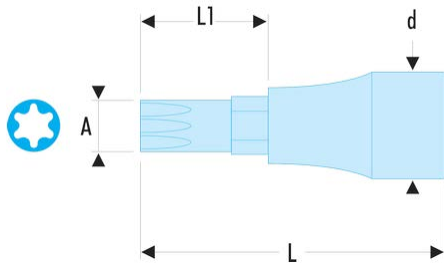

JX.20 JX - 3/8" Torx® drive sockets

Description:

- Removable bits.
- J.236 socket.
- Finish: bright chrome with phosphate-hardened tip.