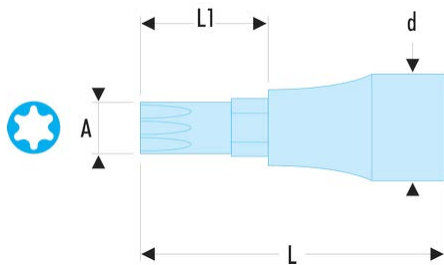

JX.15 JX - 3/8" Torx® drive sockets

Description:

- Removable bits.
- J.236 socket.
- Finish: bright chrome with phosphate-hardened tip.